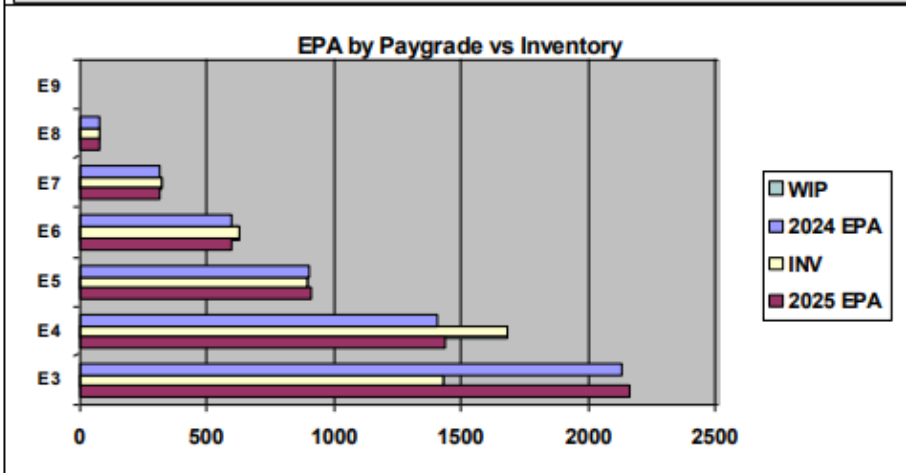

Aviation Boatswain's Mate-Aircraft Handling - A103

	E1-3	E4	E5	E6	E7	E8	E9	TOTAL
% INV to FY24 EPA	67%	120%	99%	105%	101%	96%		93%
EPA (FY24)	2133	1402	903	598	315	77		5428
INVENTORY	1429	1683	892	626	317	74		5021
EPA (FY25)	2164	1437	911	599	313	79		5503
% INV to FY25 EPA	66%	117%	98%	105%	101%	94%		91%
INV +WIP / FY24 EPA	67%							93%
INVENTORY	1431	2 ← E-3 and Below WIP						5023
INV +WIP / FY25 EPA	66%							91%

TOUR	SEA	SHORE
1ST	56	36
2ND	60	36
3RD	48	36
4TH	48	36
5TH	36	36
6TH	36	36
7TH	36	36

FORCE STRUCTURE MANNING TO BA											
PG	SEA	INV	BA	SHORE	INV	BA	SEA + SHORE	TOTAL INV	TOTAL BA		
E1-3	63.3%	1136	1795	50.3%	81	161	62.2%	1217	1956		
E4	121.6%	1228	1010	108.4%	361	333	118.3%	1589	1343		
E5	113.1%	407	360	88.8%	438	493	99.1%	845	853		
E6	96.8%	307	317	107.7%	279	259	101.7%	586	576		
E7	108.3%	144	133	93.1%	162	174	99.7%	306	307		
E8	74.5%	41	55	145.5%	32	22	94.8%	73	77		
E9											
Total	88.9%	3263	3670	93.8%	1353	1442	90.3%	4616	5112		