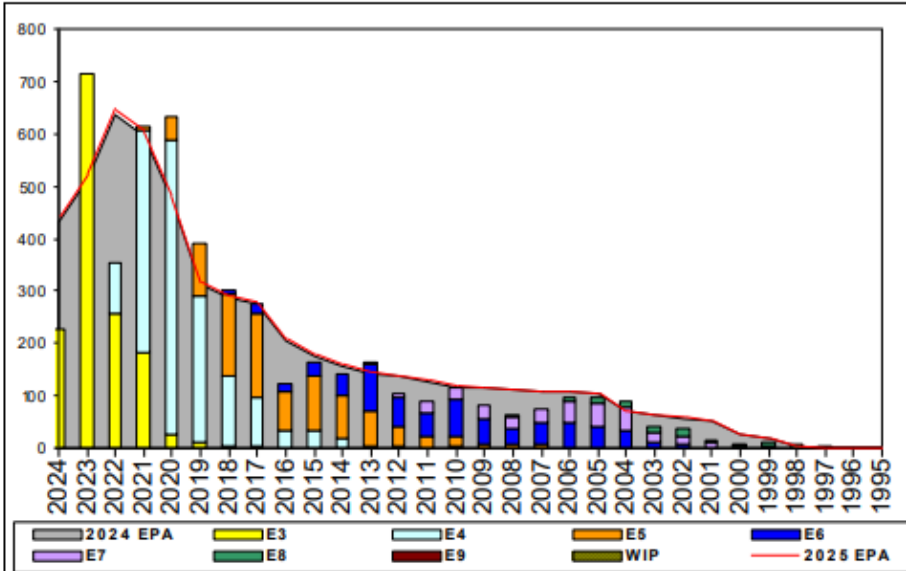

Aviation Boatswain's Mate-Aircraft Handling - A103

	E1-3	E4	E5	E6	E7	E8	E9	TOTAL
% INV to FY24 EPA	67%	120%	99%	105%	101%	96%		93%
EPA (FY24)	2133	1402	903	598	315	77		5428
INVENTORY	1429	1683	892	626	317	74		5021
EPA (FY25)	2164	1437	911	599	313	79		5503
% INV to FY25 EPA	66%	117%	98%	105%	101%	94%		91%
INV +WIP / FY24 EPA	67%							93%
INVENTORY	1431	2 ← E-3 and Below WIP						5023
INV +WIP / FY25 EPA	66%							91%

TOUR	SEA	SHORE
1ST	56	36
2ND	60	36
3RD	48	36
4TH	48	36
5TH	36	36
6TH	36	36
7TH	36	36

FORCE STRUCTURE MANNING TO BA											
PG	SEA	INV	BA	SHORE	INV	BA	SEA + SHORE	TOTAL INV	TOTAL BA		
E1-3	63.3%	1136	1795	50.3%	81	161	62.2%	1217	1956		
E4	121.6%	1228	1010	108.4%	361	333	118.3%	1589	1343		
E5	113.1%	407	360	88.8%	438	493	99.1%	845	853		
E6	96.8%	307	317	107.7%	279	259	101.7%	586	576		
E7	108.3%	144	133	93.1%	162	174	99.7%	306	307		
E8	74.5%	41	55	145.5%	32	22	94.8%	73	77		
E9											
Total	88.9%	3263	3670	93.8%	1353	1442	90.3%	4616	5112		